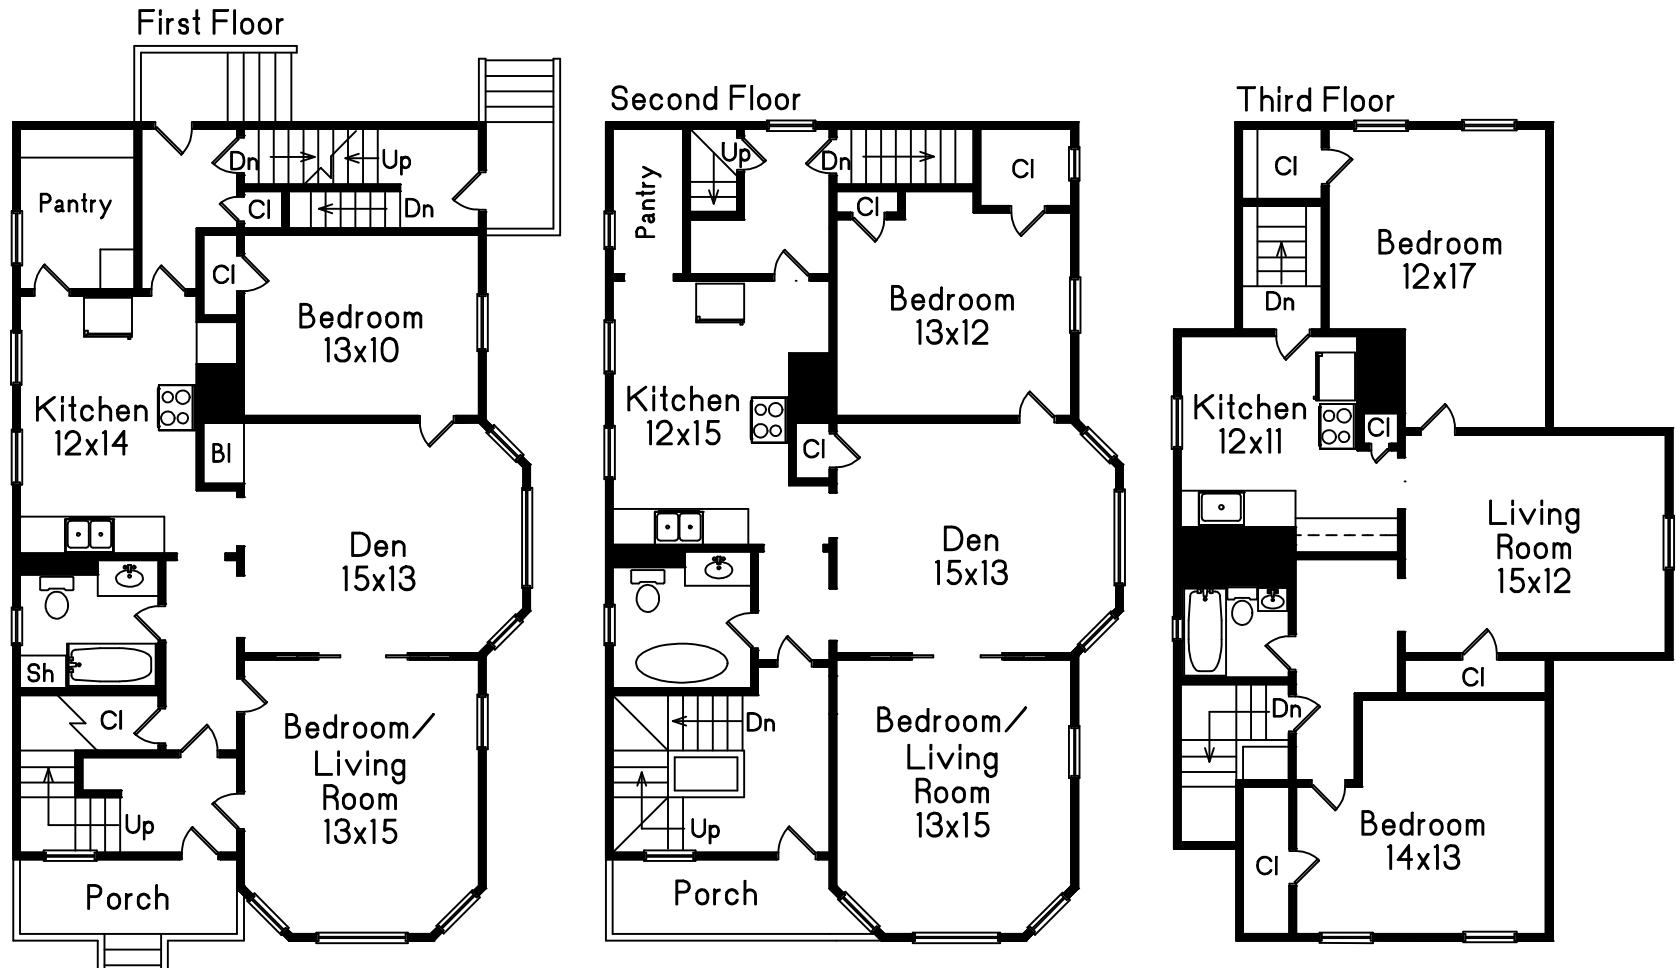

24 Park Avenue Somerville, MA

Prepared for C. Brendan Noonan

C Carol Meyer
M 781-455-8100
Copyright 2020

This drawing is an artistic rendering intended for marketing purposes only. The dimensions and/or square footage are approximate and should be verified by an independent source. This drawing is copyright protected and therefore licensed for use by those named on the floor plan.