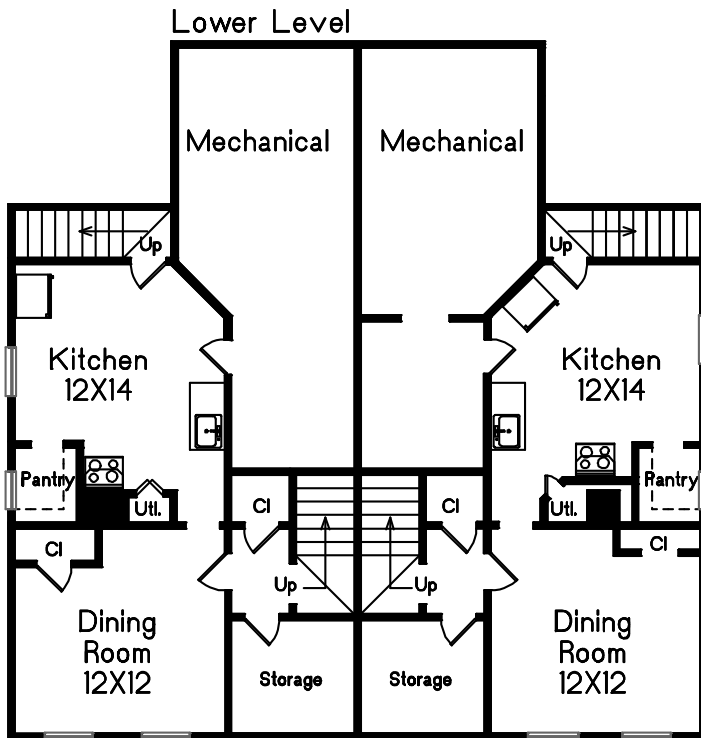

210 Green Street Cambridge, MA

Prepared for Janice Corazzini
C. Brendan Noonan & Company

C Carol Meyer
M 781-455-8100
Copyright 2016

This drawing is an artistic rendering intended for marketing purposes only. The dimensions and/or square footage are approximate and should be verified by an independent source. This drawing is copyright protected and therefore licensed for use by those named on the floor plan.