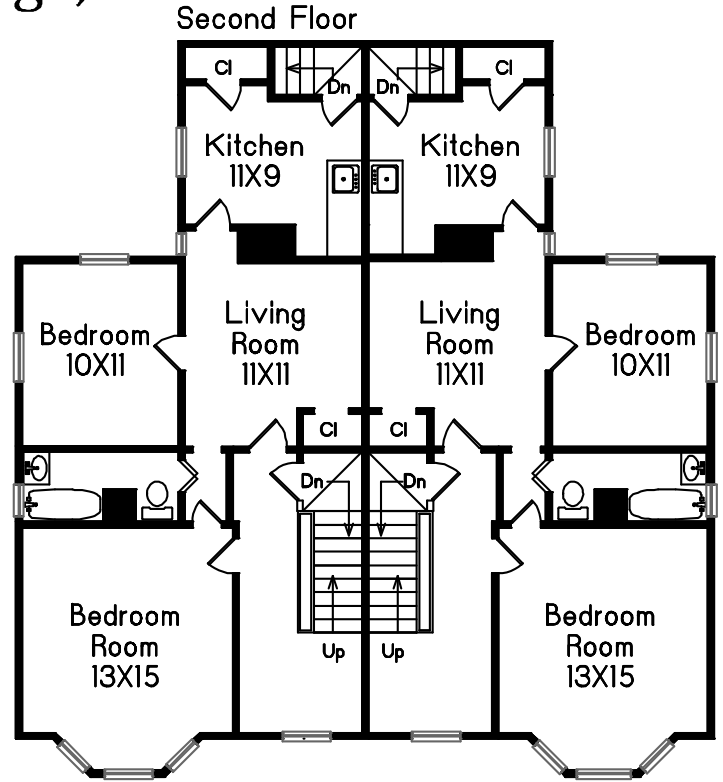

210 Green Street Cambridge, MA

Prepared for Janice Corazzini
C. Brendan Noonan & Company

C Carol Meyer
M 781-455-8100
Copyright 2016

This drawing is an artistic rendering intended for marketing purposes only. The dimensions and/or square footage are approximate and should be verified by an independent source. This drawing is copyright protected and therefore licensed for use by those named on the floor plan.