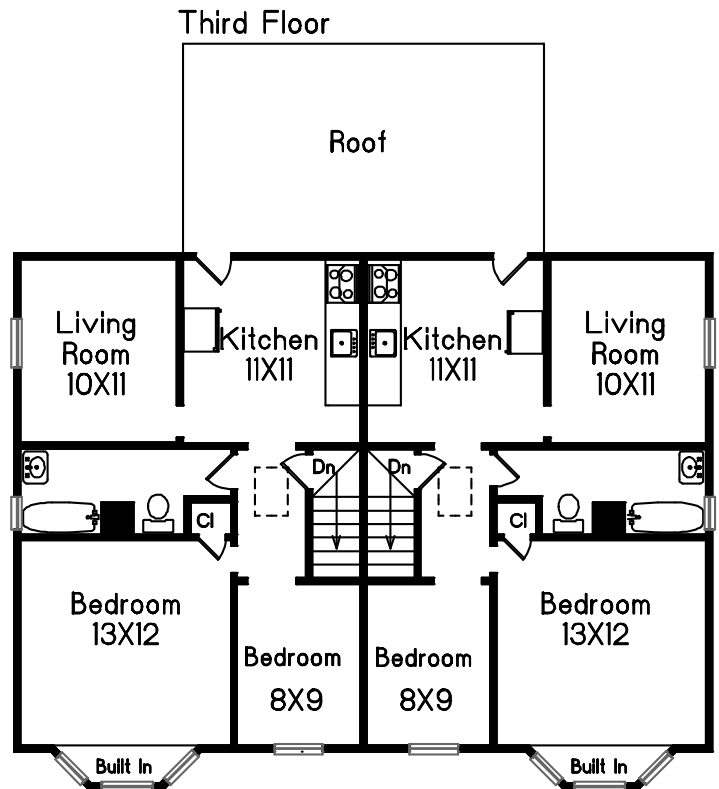

210 Green Street Cambridge, MA

Prepared for Janice Corazzini
C. Brendan Noonan & Company

C Carol Meyer
M 781-455-8100
Copyright 2016

This drawing is an artistic rendering intended for marketing purposes only. The dimensions and/or square footage are approximate and should be verified by an independent source. This drawing is copyright protected and therefore licensed for use by those named on the floor plan.