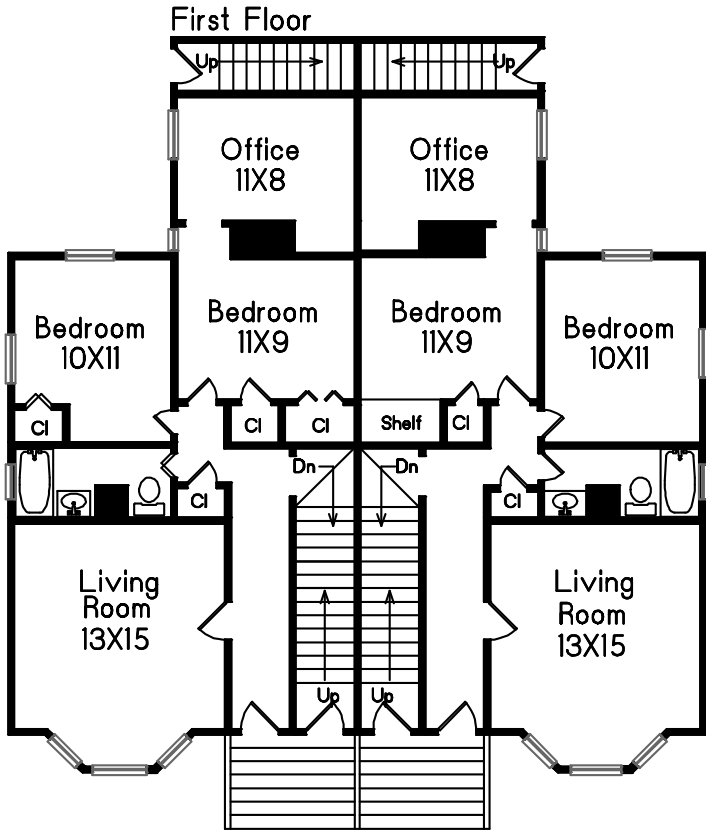

210 Green Street Cambridge, MA

Prepared for Janice Corazzini
C. Brendan Noonan & Company

C Carol Meyer
M 781-455-8100
Copyright 2016

This drawing is an artistic rendering intended for marketing purposes only. The dimensions and/or square footage are approximate and should be verified by an independent source. This drawing is copyright protected and therefore licensed for use by those named on the floor plan.