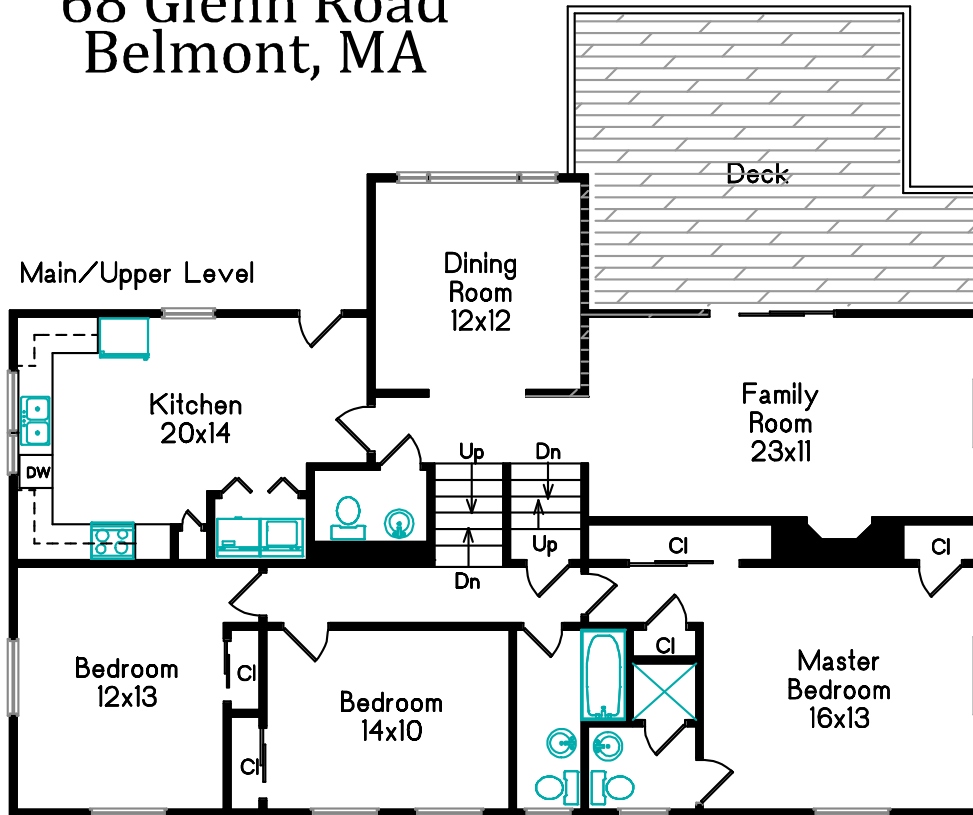

# 68 Glenn Road Belmont, MA

Prepared for Gina Brennen  
C. Brendan Noonan R.E.

**C** Carol Meyer  
**M** 781-455-8100  
Copyright 2013

This drawing is an artistic rendering intended for marketing purposes only. The dimensions and/or square footage are approximate and should be verified by an independent source. This drawing is copyright protected and therefore licensed for use by those named on the floor plan.