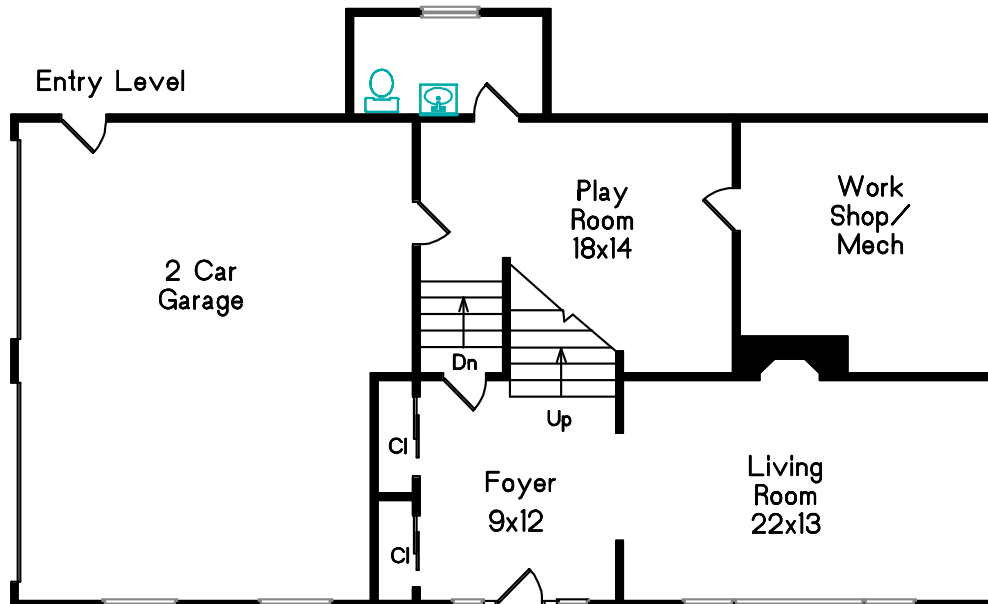

# 68 Glenn Road Belmont, MA

Prepared for Gina Brennen  
C. Brendan Noonan R.E.

**C** Carol Meyer  
**M** 781-455-8100  
Copyright 2013

This drawing is an artistic rendering intended for marketing purposes only. The dimensions and/or square footage are approximate and should be verified by an independent source. This drawing is copyright protected and therefore licensed for use by those named on the floor plan.