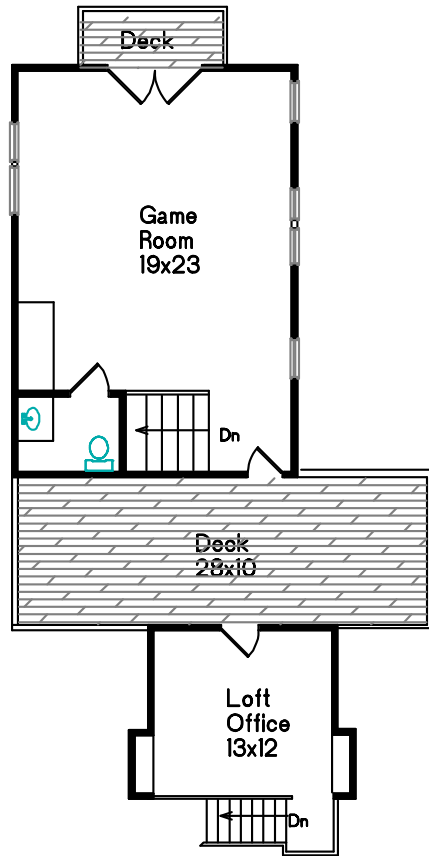

Upper Level

Entry Level

252 Burgess Avenue
Westwood, MA

Lower Levels

Prepared for Gina Brennan
C. Brendan Noonan & Co.

C Carol Meyer
M 781-455-8100
Copyright 2013

This drawing is an artistic rendering intended for marketing purposes only. The dimensions and/or square footage are approximate and should be verified by an independent source. This drawing is copyright protected and therefore licensed for use by those named on the floor plan.