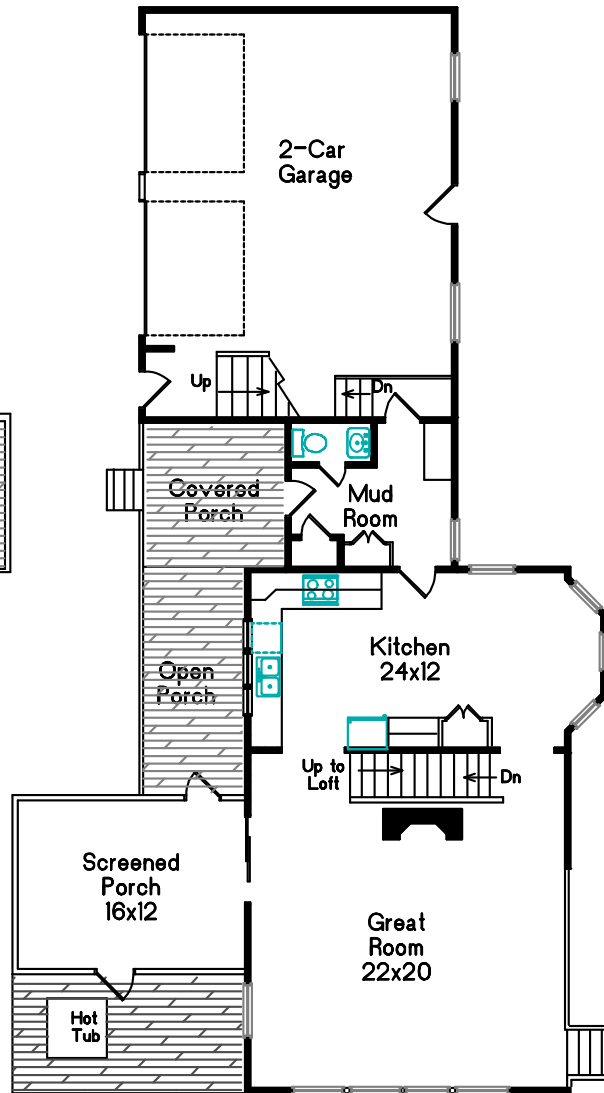

Upper Level

Entry Level

252 Burgess Avenue
Westwood, MA

Lower Levels

Prepared for Gina Brennan
C. Brendan Noonan & Co.

C Carol Meyer
M 781-455-8100
Copyright 2013

This drawing is an artistic rendering intended for marketing purposes only. The dimensions and/or square footage are approximate and should be verified by an independent source. This drawing is copyright protected and therefore licensed for use by those named on the floor plan.