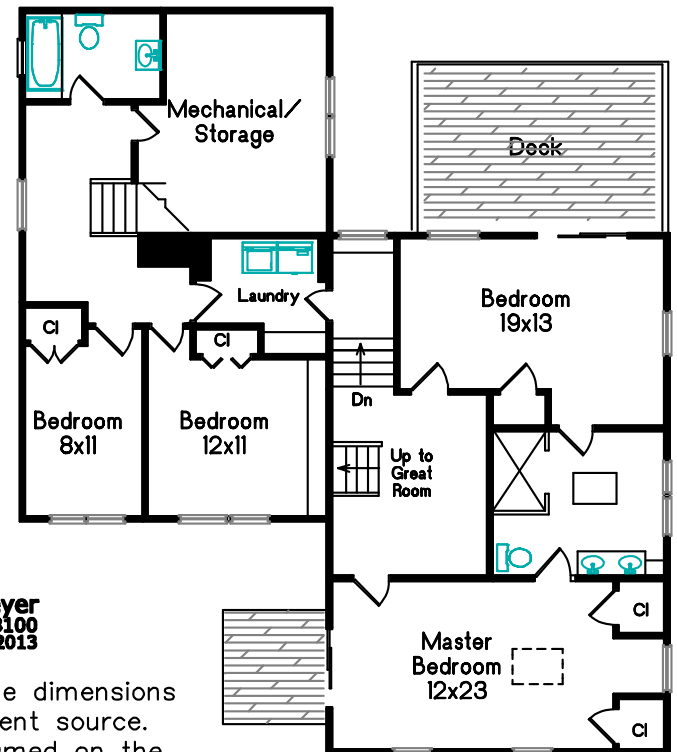

Upper Level

Entry Level

252 Burgess Avenue
Westwood, MA

Lower Levels

Prepared for Gina Brennan
C. Brendan Noonan & Co.

C Carol Meyer
M 781-455-8100
Copyright 2013

This drawing is an artistic rendering intended for marketing purposes only. The dimensions and/or square footage are approximate and should be verified by an independent source. This drawing is copyright protected and therefore licensed for use by those named on the floor plan.